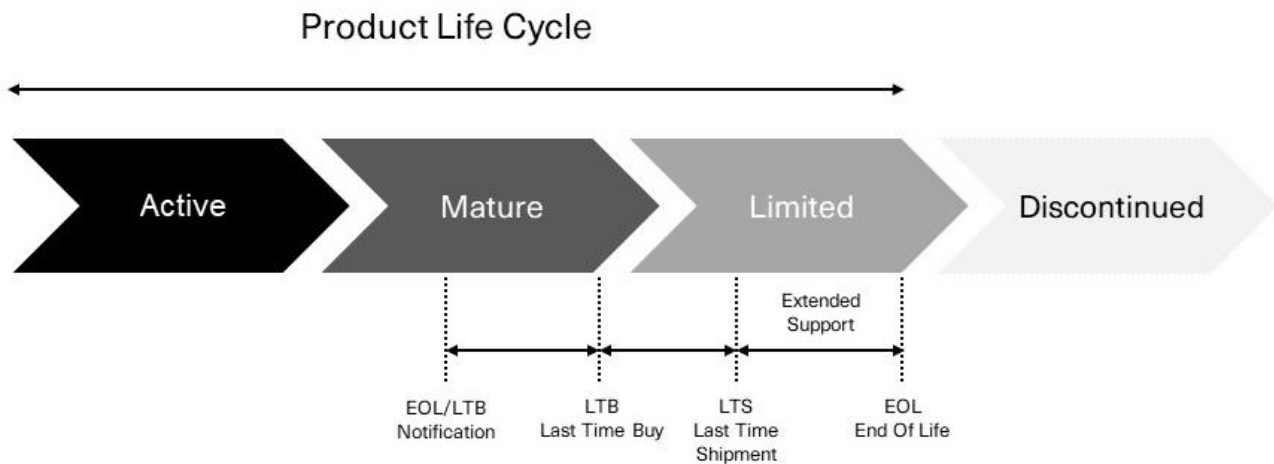

# PHASE OUT: EOL Notification

**Model: RELY-CPPS**

**Reference: RB11.29 & RB11.30**

This document aims to provide information about the End Of Life (EOL) details of the product in question.

EOL/LTB Notification	LTB	LTS	EOL
01/10/2024	01/04/2025	01/05/2025	01/05/2027