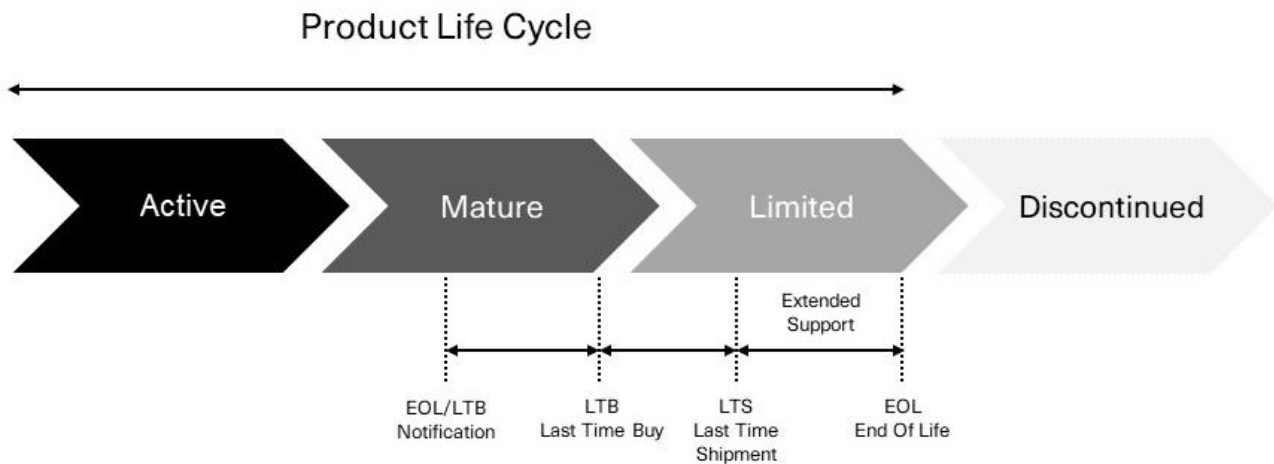

PHASE OUT: EOL Notification

Model: RELY-TRAF-GEN

Reference: TSN30.18

This document aims to provide information about the End Of Life (EOL) details of the product in question.

EOL/LTB Notification	LTB	LTS	EOL
30/03/2024	30/09/2024	30/10/2024	30/10/2026